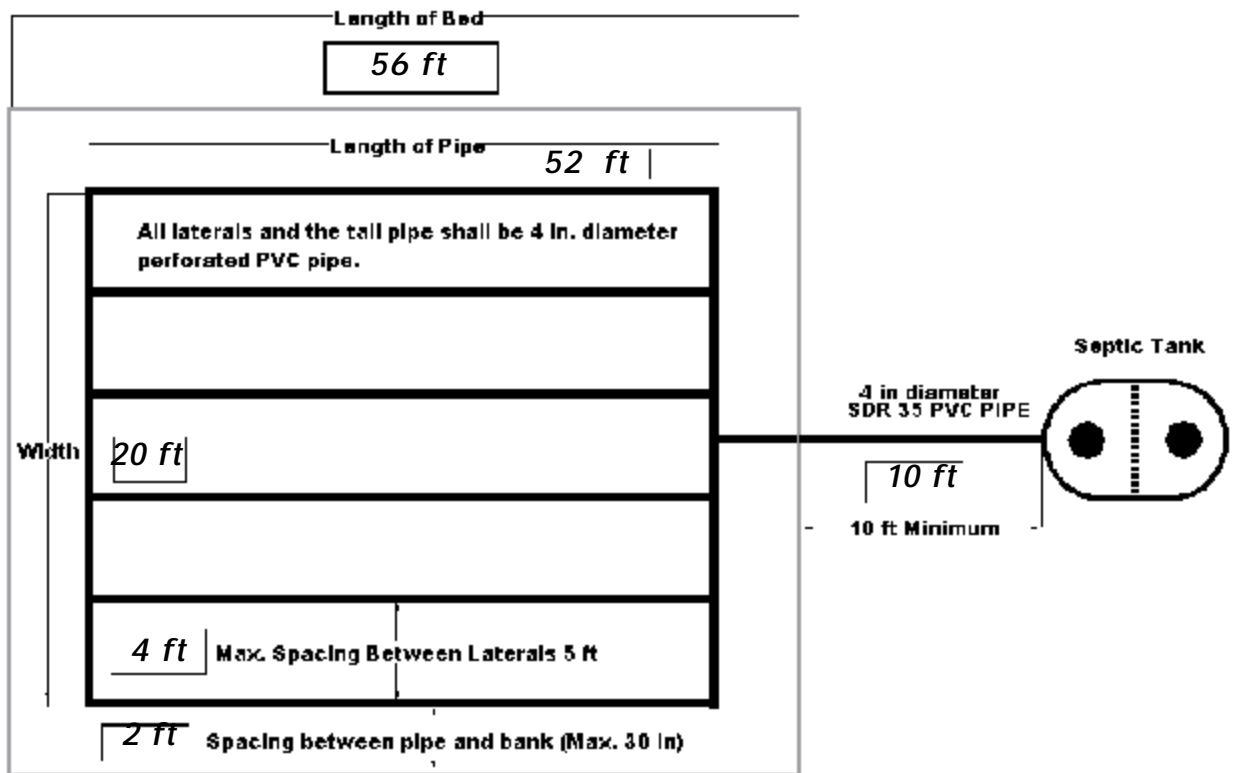

Bed Type Pipe Leachfield

Rectangular Bed

This worksheet is for a bed type leachfield using perforated pipe. Where boxes appear please supply the dimensions of your leachfield.

EXAMPLE